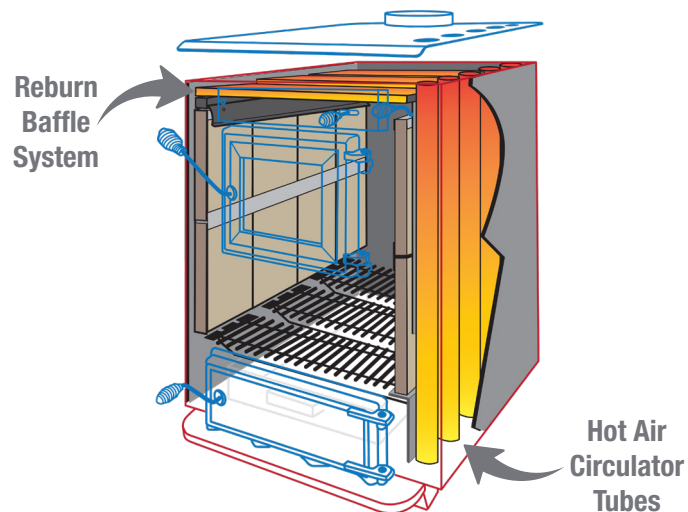

## FEATURES

- Burns Anthracite
- DS Hot Air Draft Regulator
- Reburn Baffle System
- Glass View w/ Airwash
- Airtight Cast Iron Doors
- Heat Exchanger To Maximize Efficiency
- Superior Cast Iron Shaker Grates
- Minimal Dust
- Optional Blower (#ND110 w/ LRS Only)
- Constructed From Heavy Plate Steel
- Manufactured In Lancaster County, PA

#ND110 Shown w/ Living Room Sheet Metal  
Also Available w/ Burgundy or Black Basement Sheet Metal

The EnergyMax ND110 is designed for high efficiency and a clean burn. The ND110 is perfect to use in the basement to serve as a whole home heater. There is a living room sheet metal option as shown above for a smaller footprint and first floor installation. The EnergyMax ND160 is a basement model designed to heat your entire home using convection. The ND160 also works well in a shop or greenhouse. Controlled by the DS Regulator, the reburn baffle system, and heat exchanger make these units 85% efficient.

## THE DS HOT AIR CIRCULATOR SYSTEM

Vertical tubes in the firebox increase the heating surface area by approximately 50%. Heat rises inside the tubes, drawing cooler air from the floor. This convection process produces circulation with no need for electrical blowers or fans, meaning even heat throughout your home.